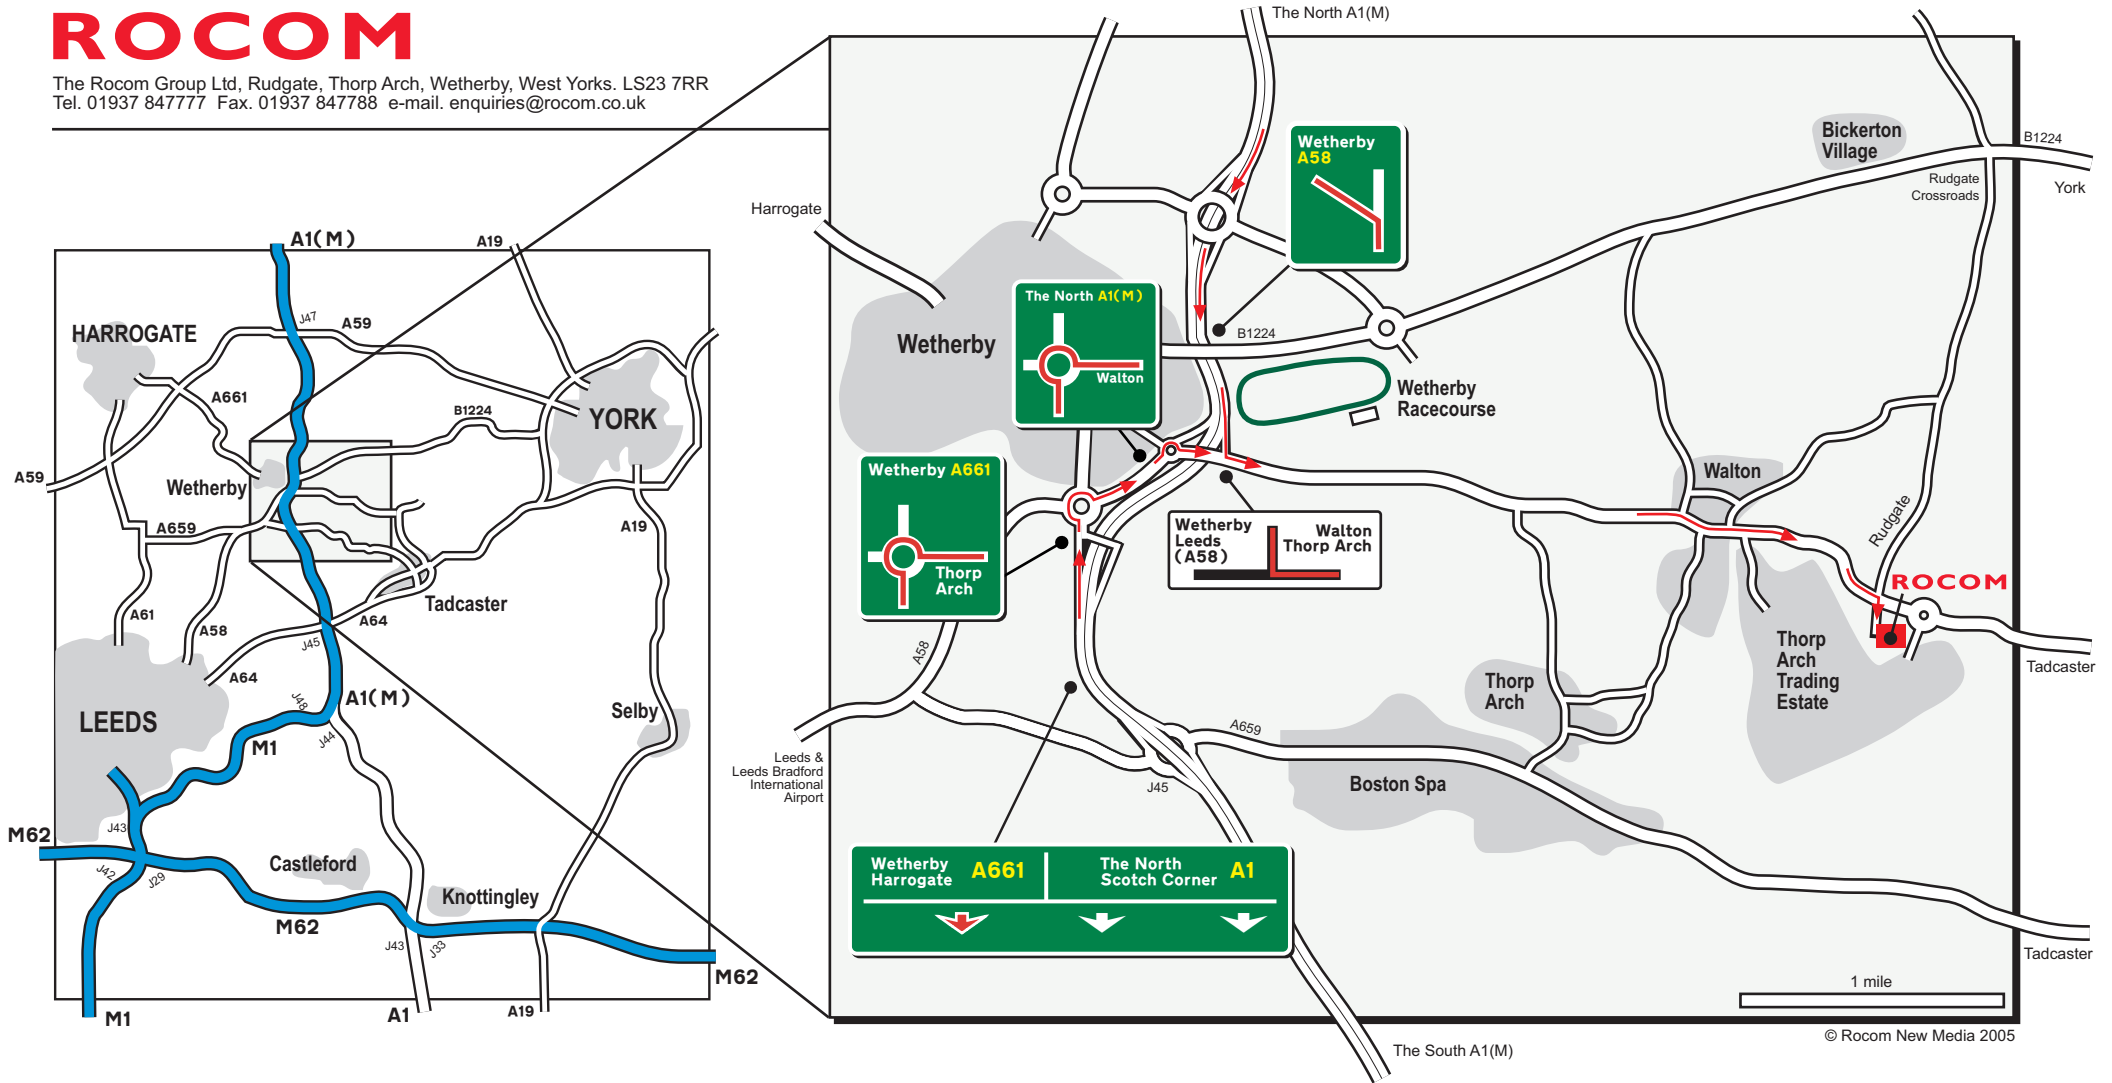

ROCOM

The Rocom Group Ltd, Rudgate, Thorp Arch, Wetherby, West Yorks. LS23 7RR
Tel. 01937 847777 Fax. 01937 847788 e-mail. enquiries@rocom.co.uk

By Road From the North

- From the A1(M) take the A58 turning towards Wetherby.
- At the junction, turn left towards Walton. Continue on this road for 3 miles passing through Walton and past the entrance to the Thorp Arch Trading Estate.
- At the crossroads turn right into Rudgate.
- Continue for 100 yards and turn left into Rocom.

By Road From the South

- From the A1(M) take the A661 junction towards Wetherby.
- At the roundabout turn right (3rd exit) towards Thorp Arch and continue for 300 yards.
- At the roundabout turn right (3rd exit) towards Walton.
- Continue on this road for 3 miles passing through Walton and past the entrance to the Thorp Arch Trading Estate.
- At the crossroads turn right into Rudgate.
- Continue for 100 yards and turn left into Rocom.

By Rail

The nearest stations are York (15 miles) or Leeds (17 miles). Taxis or transfers are available from either station. The journey takes about 30minutes. More information - www.nationalrail.co.uk

By Air

The nearest airport is Leeds Bradford International Airport (20 miles) with regular flights from London and the continent. Taxis or transfers are available from the airport. The journey takes around 40 minutes. More information - www.lbia.co.uk